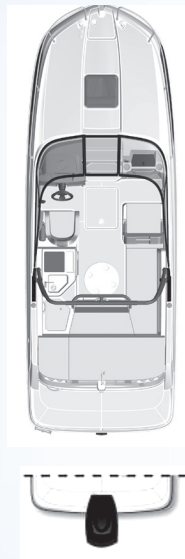

STANDARD FEATURES

ENGINE

- 150 HP XL EFI Mercury FourStroke Outboard
- 250 HP ECT 4.5L MPI MerCruiser Sterndrive (Alpha 1 Outdrive)

COCKPIT

- Integrated Cooler
- Standard Speakers (2)
- Cup Holders (6)
- Grab Handles (5)
- Mooring Cleats (6)
- Fuel Fill w/ Integrated Vent
- Glove Box
- Waterproof 120-Watt AM/FM Stereo w/ MP3 Capability
- Helm Seat w/ 180 Degree Swivel
- Self-Bailing Cockpit

ELECTRICAL SYSTEM & ENGINE COMPARTMENT

- Battery Switch
- 500 GPH Bilge Pump (Automatic)
- 12V Blower

HELM

- Multi-Function Gauges w/ Fog-Resistant Glass Lenses: Fuel, Speedometer, Tachometer, Voltmeter
- 12V Accessory Outlet
- 12V Horn
- Analog Trim Indicator
- Side-Mounted Engine Controls w/ Trim & Tilt Switch in Handle
- Tilt Steering
- Custom Sport Steering Wheel
- Rack & Pinion Power Steering (Sterndrive Only)

CABIN

- Fiberglass Ceiling Liner
- Deck Hatch
- Deck-Side Windows (2)
- Sleeping Cabin for 2

HEAD

- Portable Head

HULL AND DECK

- Bow & Transom Eyes (3)
- 12V Navigation Lights
- Stainless Steel Tow Ring
- Non-Skid Fiberglass Floor
- Sport Windshield w/ Opening Center Panel
- Swim Platform w/ Telescoping Ladder (Outboard Only)
- Extended Swim Platform w/ Telescoping Ladder (Sterndrive Only)
- Anchor Roller
- Transom Shower w/ On-Demand Water System
- Bow Rail

INTERIOR COLOR

- Grey

COLOR SELECTION

- Two-Tone Hull Colors: White w/ White, Gray, Dark Blue, Black or Taupe

GRAPHIC OPTIONS

- Boot Stripe: Dark Gray, Dark Blue, Silver, Orange, or Red

SEATING AND UPHOLSTERY

- Removable Cockpit Cushions

OPTIONS

ENGINE OPTIONS

- 175 HP XL EFI Mercury FourStroke Outboard (Power Steering, Digital Dash Mandatory)
- 200 HP Mercury FourStroke Outboard (Power Steering, Digital Dash Mandatory)
- 225 HP Mercury FourStroke Outboard (Power Steering, Digital Dash Mandatory)
- 250 HP Mercury FourStroke Outboard (Power Steering, Digital Dash Mandatory)
- 250 HP ECT 4.5L MPI MerCruiser Sterndrive (Bravo 3 Outdrive)
- 250 HP ECT 4.5L MPI DTS MerCruiser Sterndrive (Bravo 3 Outdrive)
- 300 HP ECT 6.2L MPI DTS MerCruiser Sterndrive (Bravo 3 Outdrive)
- 170 HP QSD 2.0L Diesel Sterndrive (Alpha 1 Outdrive)

INTERIOR COLOR

- Desert Sand

HELM

- 9" Glass Dash w/ Mercury Vessel View
- Hydraulic Trim Tabs

HULL AND DECK

- Bow Thruster
- Electric Windlass w/ Anchor & Chain
- Secure Eye
- Bottom Paint
- Swim Platform Mat (Teak)

WATER SPORTS OPTIONS

- Ski Tow Pylon (Outboard Only)

COCKPIT FLOOR COVERING OPTIONS

- Cockpit Flooring (Teak Mat)

ADDITIONAL OPTIONS

- Digital Depth Indicator
- Oil Drip Pan (Sterndrive Only)

CABIN

- +2 Cabin Sleeper

HEAD

- Head Manual Flush
- Macerator w/ Seadock Interlock System

PREFERRED PACKAGE WITHOUT CARPET

- Teak Table
- Stainless Steel Pack
- LED Cup Holder Lights

PREFERRED PACKAGE

- Teak Table
- Stainless Steel Pack
- Sisal Design Carpet Runners
- LED Cup Holder Lights

BIMINI PACKAGE

- Bimini Top w/ Boot
- Cockpit Cover

BIMINI ENCLOSURE PACKAGE

- Bimini Top w/ Boot
- Enclosure Curtains
- Cockpit Cover

CUSHION PACKAGE