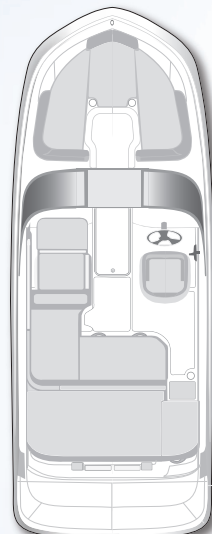

EXTERIOR COLOR

INTERIOR COLOR

EXPERIENCE THE EVOLUTION™
BAYLINER®

Colors, graphics and some equipment shown, subject to change without notice. To view a complete list of colors and options, visit global.bayliner.com

STANDARD FEATURES

ENGINE

- 115 HP XL EFI CT Mercury FourStroke Outboard
- 200 HP ECT 4.5L MPI MerCruiser Sterndrive (Alpha 1 Outdrive)

COCKPIT

- Integrated Cooler
- Standard Speakers (2)
- Cup Holders (5)
- Grab Handles (8)
- Mooring Cleats (6)
- Fuel Fill w/ Integrated Vent
- Glove Box
- Cockpit Table
- Helm Seat w/ 180° Swivel
- In-Floor Ski/Wakeboard Storage
- Waterproof 120-Watt AM/FM Stereo w/ MP3 Capability
- Self-Bailing Cockpit

ELECTRICAL SYSTEM & ENGINE COMPARTMENT

- Battery Switch
- 500 GPH Bilge Pump (Automatic)
- 12V Blower

HELM

- Multi-Function Gauges w/ Fog-Resistant Glass Lenses: Fuel, Speedometer, Tachometer, Voltmeter
- 12V Accessory Outlet
- 12V Horn
- Analog Trim Indicator
- Side-Mounted Engine Controls w/ Trim & Tilt Switch in Handle
- Tilt Steering
- Custom Sport Steering Wheel
- Hydraulic Steering System (115 HP and Below Outboard Only)
- Rack & Pinion Power Steering (Sterndrive Only)

HULL AND DECK

- Bow & Transom Eyes (3)
- 12V Navigation Lights
- Stainless Steel Tow Ring
- Non-Skid Fiberglass Floor
- Sport Windshield w/ Opening Center Panel
- Swim Platform w/ Telescoping Ladder (Outboard Only)
- Extended Swim Platform w/ Telescoping Ladder (Sterndrive Only)
- Anchor Roller

INTERIOR COLOR

- Grey

COLOR SELECTION

- Two-Tone Hull Colors: White w/ White, Gray, Dark Blue, Black or Sky Blue

GRAPHIC OPTIONS

- Boot Stripe: Dark Gray, Dark Blue, Silver or Red

OPTIONS

ENGINE OPTIONS

- 175 HP XL EFI Mercury FourStroke Outboard (Power Steering, Digital Dash Mandatory)
- 200 HP Mercury FourStroke Outboard (Power Steering, Digital Dash Mandatory)
- 225 HP Mercury FourStroke Outboard (Power Steering, Digital Dash Mandatory)
- 250 HP ECT 4.5L MPI MerCruiser Sterndrive (Bravo 3 Outdrive)

HELM

- 7" Glass Dash w/ Mercury Vessel View

HULL AND DECK

- Electric Windlass w/ Anchor & Chain
- Secure Eye
- Bottom Paint
- Swim Platform Mat (Teak)
- Transom Shower w/ On-Demand Water System
- Portable head

INTERIOR COLOR

- Desert Sand

WATER SPORTS OPTIONS

- Ski Tow Pylon (Outboard Only)

COCKPIT FLOOR COVERING OPTIONS

- Cockpit Flooring (Teak Mat)

ADDITIONAL OPTIONS

- Digital Depth Indicator
- Oil Drip Pan (Sterndrive Only)
- Bow speakers

PREFERRED PACKAGE WITHOUT CARPET

- Teak Table
- Stainless Steel Pack
- LED Cup Holder Lights

PREFERRED PACKAGE

- Teak Table
- Stainless Steel Pack
- Sisal Design Carpet Runners
- LED Cup Holder Lights

BIMINI PACKAGE

- Bimini Top w/ Boot
- Cockpit Cover
- Bow Well Cover

BIMINI ENCLOSURE PACKAGE

- Bimini Top w/ Boot
- Enclosure Curtains
- Cockpit Cover
- Bow Well Cover

CONVERTIBLE TOP PACKAGE

- Convertible Top
- Side Curtains
- Cockpit Cover
- Bow Well Cover

WAKEBOARD TOWER PACKAGE

- Tower w/ Integrated Bimini Top
- Cockpit Cover
- Bow Well Cover

CUSHION PACKAGE