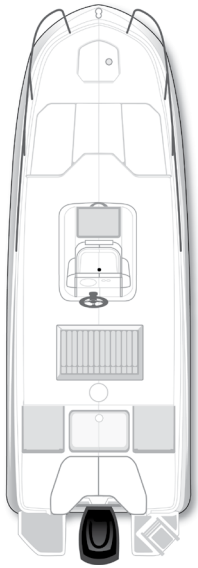

T21Bay Center Console

T21Bay

Specifications

	US	CE
LENGTH OVERALL (LOA)	20' 8"	6.30 M
WIDTH (BEAM)	7' 9"	2.36 M
MAX PEOPLE CAPACITY	10	10
MAX HORSEPOWER	150 HP	150 HP
DEADRISE	21°	21°
APPROX WEIGHT W/ STANDARD ENGINE	2,645 LBS	1,200 KG
APPROX WEIGHT W/ TRAILER	3,587 LBS	1,627 KG
MAX PEOPLE WEIGHT	1,652 LBS	749 KG
FUEL CAPACITY	44 GAL	167 L
DRAFT DOWN	3' 2"	0.97 M
HEIGHT ON TRAILER ¹	9' 7"	2.92 M
BEAM ON TRAILER	8' 4"	2.54 M
STORAGE LENGTH ²	24' 6"	7.47 M

Standard Features

- Engine** 115 HP Mercury® FourStroke XL EFI Outboard
- Cockpit**
 - Cup Holders (2)
 - Grab Handles (6)
 - Mooring Cleats (6)
 - Fuel Fill w/ Integrated Vent
 - Flip-Flop Cooler Seat
 - Self-Bailing Cockpit
 - Rod Storage
- Electrical**
 - Battery Switch
 - 1200 GPH Bilge Pump (Manual)
 - Dual Battery w/ 24V Plug
- Helm**
 - Dual Purpose Gauge: Speedometer, Voltmeter
 - 12V Accessory Outlet
 - 12V Horn
 - Binnacle-Mounted Engine Controls w/ Trim & Tilt Switch in Handle
 - Center Console w/ Stainless Steel Steering Wheel
 - Mechanical Cable Steering (Outboard Models)
 - Analog Trim Indicator
- Hull & Deck**
 - Bow & Transom Eyes (3)
 - 12V Navigation Lights
 - M-Hull Design
 - Fiberglass Floor Liner
 - Helm Windscreen
- Trailer** Tandem Axle Galv Trailer w/ Brakes & Swing Tongue

EXTERIOR COLORS

INTERIOR COLORS

GRAPHICS

★ = POPULAR OPTION

Engine

- 115 HP Mercury® FourStroke XL EFI Outboard
- 115 HP Mercury® FourStroke CommandThrust EFI Outboard
- 115 HP Mercury® Pro XS XL Outboard
- 150 HP Mercury® FourStroke EFI Outboard

Steering

- Hydraulic Steering System (115 HP and Below)

Tops

- T-Top w/ Rail-Mounted Rod Holders (4)
- Bimini, 6' Top w/ Boot ★

Canvas

- Snap-On Center Console & Helm Seat Cover ★
- Console Cover

Seats & Upholstery