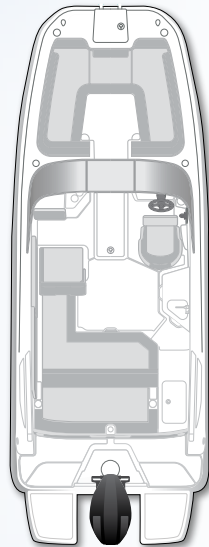

STANDARD FEATURES

ENGINE

- 150 HP Mercury FourStroke EFI Outboard

COCKPIT

- Integrated Cooler
- Standard Speakers (2)
- Cup Holders (4)
- Grab Handles (5)
- Mooring Cleats (6)
- Fuel Fill w/ Intergrated Vent
- Helm Seat w/ 180 Degree Swivel
- In-Floor Ski/Wakeboard Storage
- Waterproof 120-Watt AM/FM Stereo w/ MP3 Capability

ELECTRICAL SYSTEM & ENGINE COMPARTMENT

- Battery Switch
- 1200 GPH Bilge Pump (Manual)

HELM

- Multi-Function Gauges w/ Fog Resistant Glass Lenses: Fuel, Speedometer, Tachometer, Voltmeter
- 12V Accessory Outlet
- 12V Horn
- Side-Mounted Engine Controls w/ Trim & Tilt Switch in Handle
- Tilt Steering
- Custom Sport Steering Wheel
- Analog Trim Indicator

HULL AND DECK

- Bow & Transom Eyes (3)
- 12V Navigation Lights
- Bow Ladder w/ Hinged Lid
- Anchor Locker
- Fiberglass Floor Liner
- Swim Platform w/ Telescoping Ladder
- Swim Platform Extension

INTERIOR COLOR

- Graphite (Gray & White)

COLOR SELECTIONS

- Solid Hull Colors: White, Blue, Black, or Gray

OPTIONS

ENGINE

- 200 HP Mercury FourStroke Outboard (Black)

ELECTRICAL SYSTEM & ENGINE COMPARTMENT

- 500 GPH Bilge Pump (Automatic)

INTERIOR COLOR

- Chestnut Interior Exchange

COLOR SELECTION

- Two-Tone Hull Colors: White w/ Blue Hull Stripe, White w/ Black Hull Stripe, or White w/ Gray Hull Stripe

WINDSHIELD OPTIONS

- Windshield w/ Opening Center Panel & Side Wings

WATER SPORT OPTIONS

- Ski Tow Pylon
- Xtreme Tower w/ Integrated Bimini Top
- Wakeboard Rack (1x or 2x)

COCKPIT FLOOR COVERING OPTIONS

- Snap-In Seagrass Woven Floor Covering (Teak or Gray)
- Cockpit Flooring Mat (Teak or Gray)

CANVAS OPTIONS

- Bimini, 6' Top w/ Boot
- Snap-On Bow Well & Cockpit Cover (Windshield or Non-Windshield)

CONVENIENCE OPTIONS

- Transom Speakers
- Transom Shower w/ On-Demand Water System
- Portable Head

ADDITIONAL OPTIONS

- High Altitude Prop w/ Engine Data
- Exterior Lighting Package (LED Docking Lights, 2x Rear Underwater Lights)
- Digital Depth Indicator

SEATING & UPHOLSTERY

- Bow Wind Block (Requires Bow Filler Cushion)
- Bow Filler Cushion

CUISINE OPTIONS

- Bow Table
- Cockpit Table
- Cockpit Refrigerator (12V)

FISHING OPTIONS

- Fish Finder: Lowrance HOOK2 4X
- Bow Casting Platform & Seat
- Dual Battery w/ 24V Plug
- Trolling Motor Bracket w/ 24V Plug

SWIM PLATFORM OPTIONS

- Extended Swim Platform Mat (Teak or Gray)
- Swim Platform Mat (Teak or Gray)

TRAILER

- Tandem Axle Painted Trailer w/ Brakes & Swing Tongue (Black)
- Tandem Axle Galv Trailer w/ Brakes & Swing Tongue