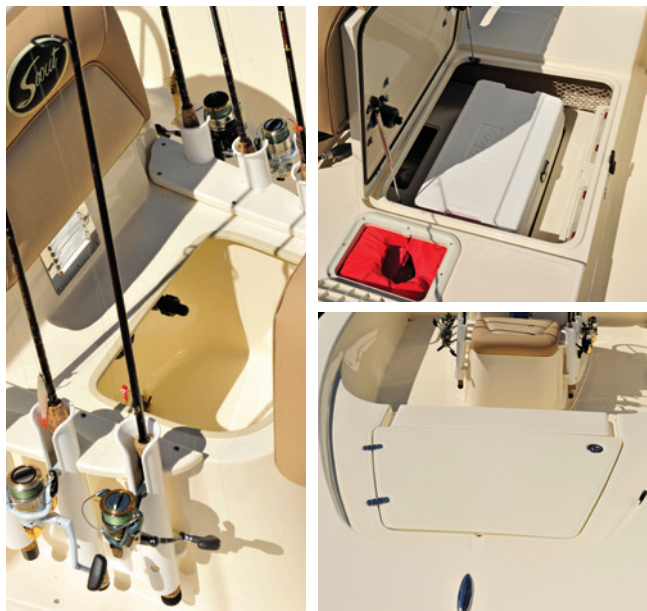

### 177 SPORT STANDARD EQUIPMENT

- Center Console w/ Tilt Steering
- Sport Seat w/ Backrest
- (2) S.S. Flush Mount Rod Holders
- Bilge Pump
- (2) 3 Tube Vertical Rod Holders
- On / Off Battery Switch
- (2) USB Chargers
- (2) Tackle Trays
- Troll Motor Plug (2 battery trays)
- Bow Cleat
- Aerated Console Bait Well
- Integrated 20 Gallon Fuel Tank
- Console Cushion Set
- 2-Step Telescoping Ladder
- 72 Qt Cooler
- Battery Tray
- Midship Pull-up Cleats
- SS Rub Rail
- Sport Windscreen

#### MISC DECK OPTIONS

- Bow Flush Mount Rod Holders (2)
- Full Bow Rail
- Horizontal Rod Racks
- Phender Pro
- Poling Platform
- Push Pole Holders
- Rear Deck Hatches
- Swim Platform
- Windshield & Console Rail